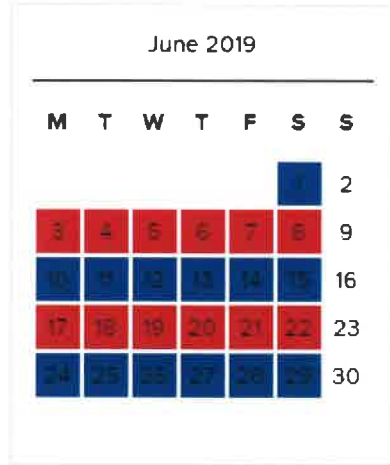

# 2019 Recycling Calendar

Red Week  
 Blue Week  
 No Service