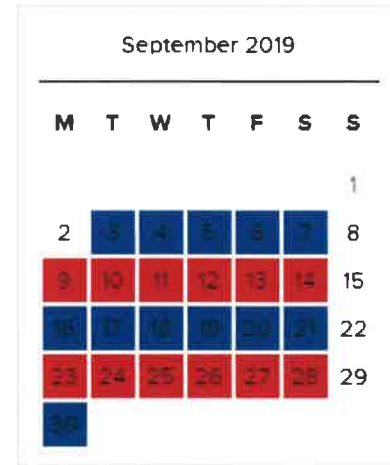

# 2019 Recycling Calendar

Red Week  
 Blue Week  
 No Service