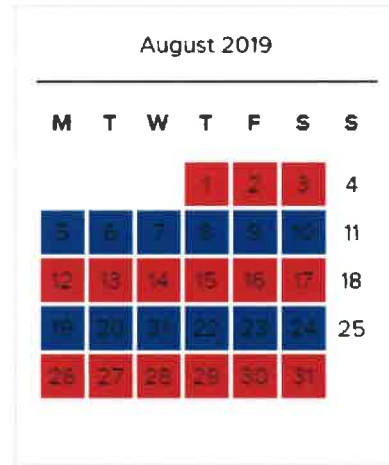

# 2019 Recycling Calendar

Red Week  
 Blue Week  
 No Service