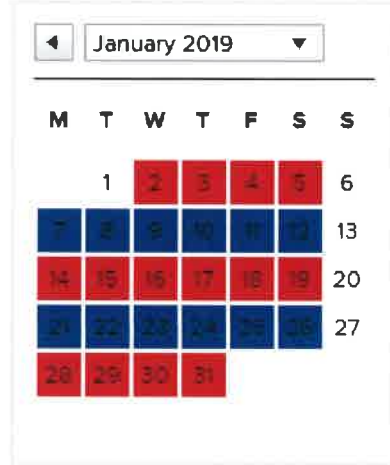

# 2019 Recycling Calendar

Red Week  
 Blue Week  
 No Service