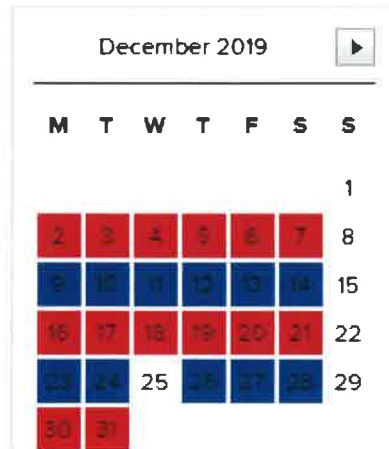

# 2019 Recycling Calendar

Red Week  
 Blue Week  
 No Service