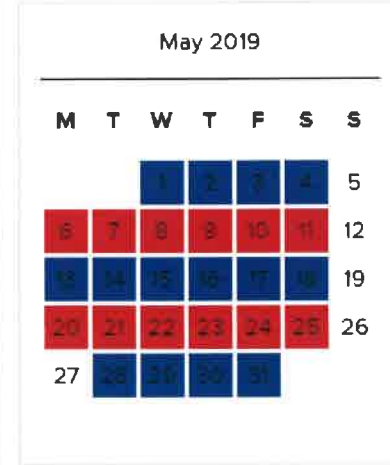

# 2019 Recycling Calendar

Red Week  
 Blue Week  
 No Service