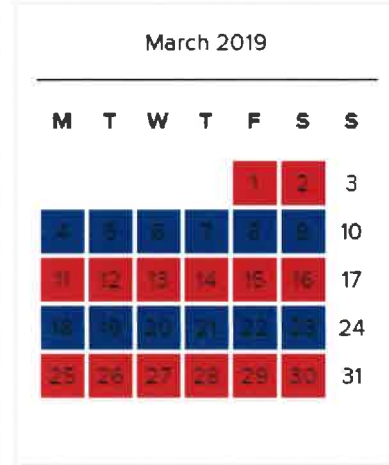

# 2019 Recycling Calendar

Red Week  
 Blue Week  
 No Service