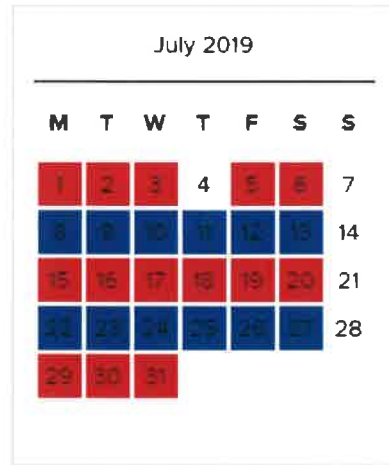

# 2019 Recycling Calendar

Red Week  
 Blue Week  
 No Service