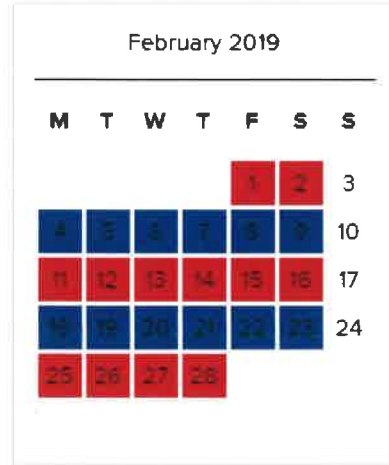

# 2019 Recycling Calendar

Red Week  
 Blue Week  
 No Service