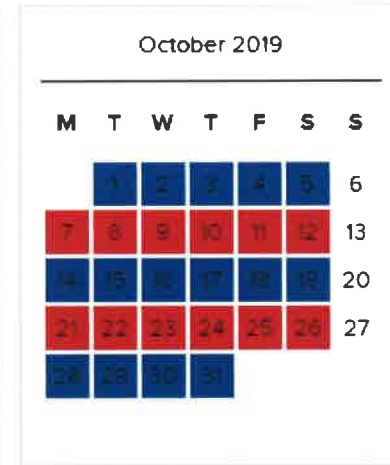

# 2019 Recycling Calendar

Red Week  
 Blue Week  
 No Service