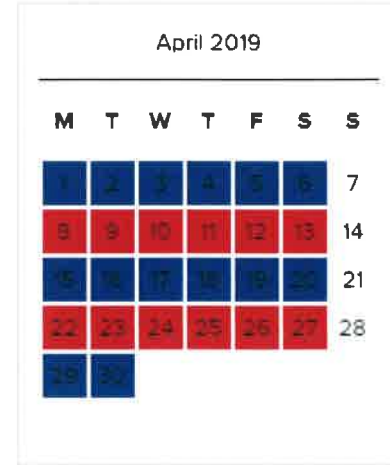

# 2019 Recycling Calendar

Red Week  
 Blue Week  
 No Service