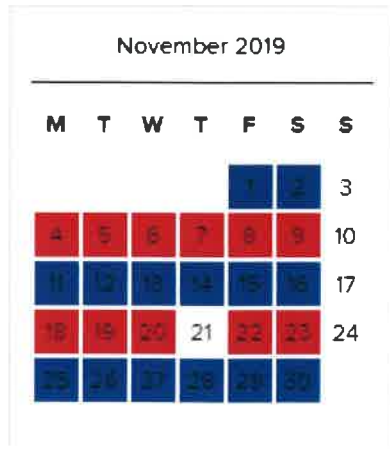

# 2019 Recycling Calendar

Red Week  
 Blue Week  
 No Service