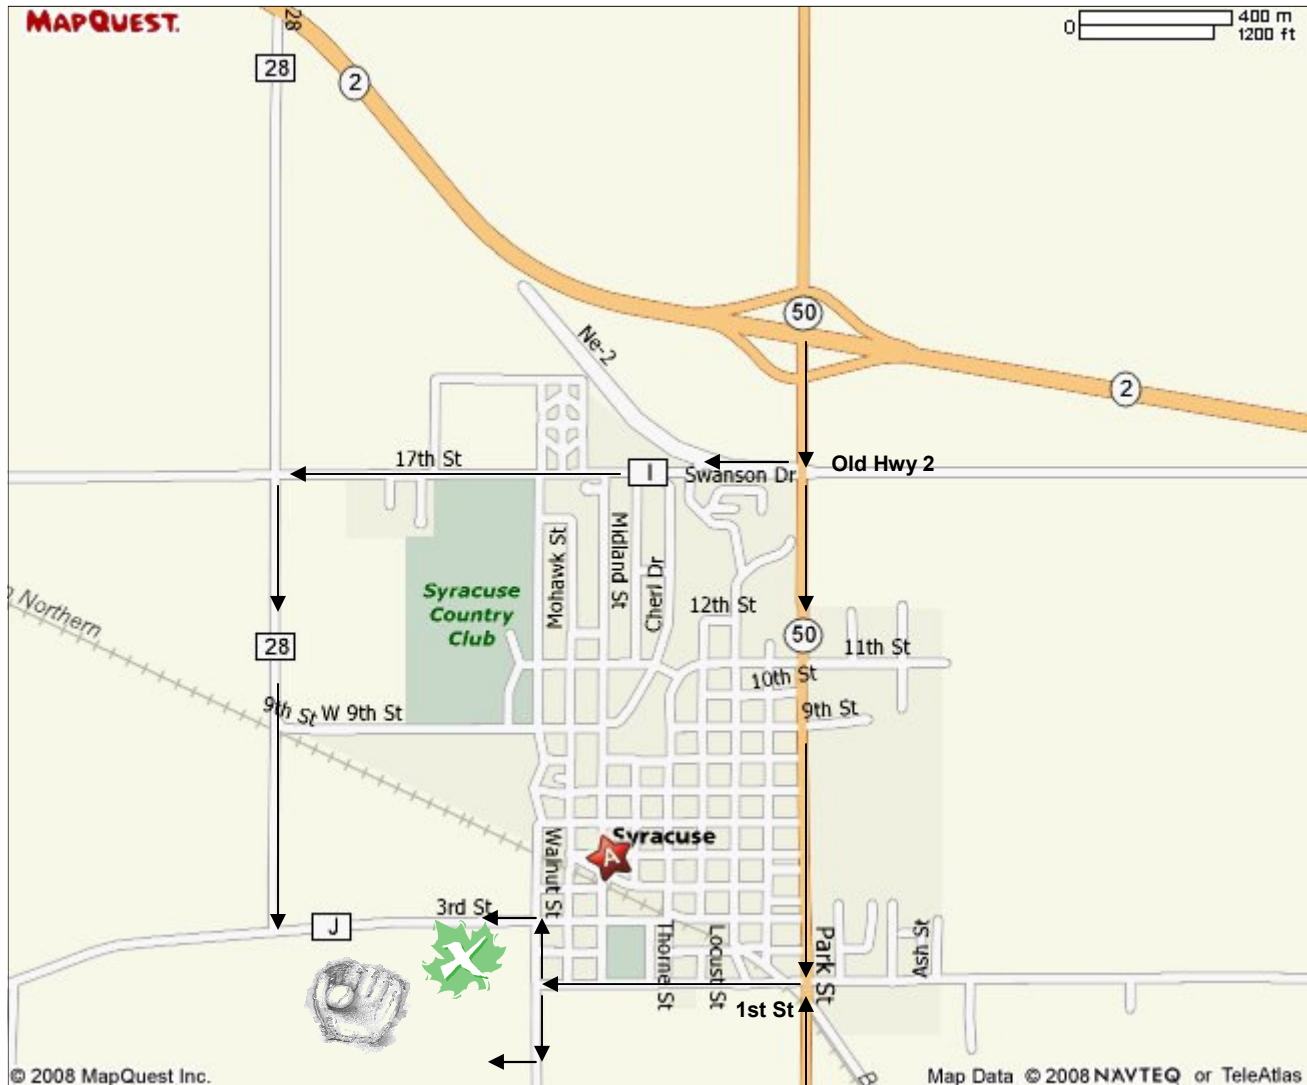

SYRACUSE

Sports Complex

399 West 3rd
Syracuse, NE 68446

The Syracuse Sports Complex is located on the southwest side of town. There are numerous ways to get to the complex.

1. Look for the lights :-)
2. **From the north:** Go south on Hwy 50
 - A. Turn west on old Hwy 2. Turn southwest in .25 mile onto 17th Street. Drive one mile and turn south on County Road 28. This is a gravel road. Drive one mile to County Road J.
 - B. Turn west on 1st Street. Drive 8 blocks and turn north or south at the T intersection (Walnut Street). Drive 1 block either direction and turn west.
3. **From the south:** Go north on Hwy 50. Turn west on 1st Street. Drive 8 blocks and turn north or south at the T intersection (Walnut Street). Drive 1 block either direction and turn west.

Syracuse business district is on 5th Street with a plethora of different shops. Eating establishments are located on Hwy 50, 5th Street, and 17th Street.

ENJOY YOUR VISIT TO SYRACUSE!!!